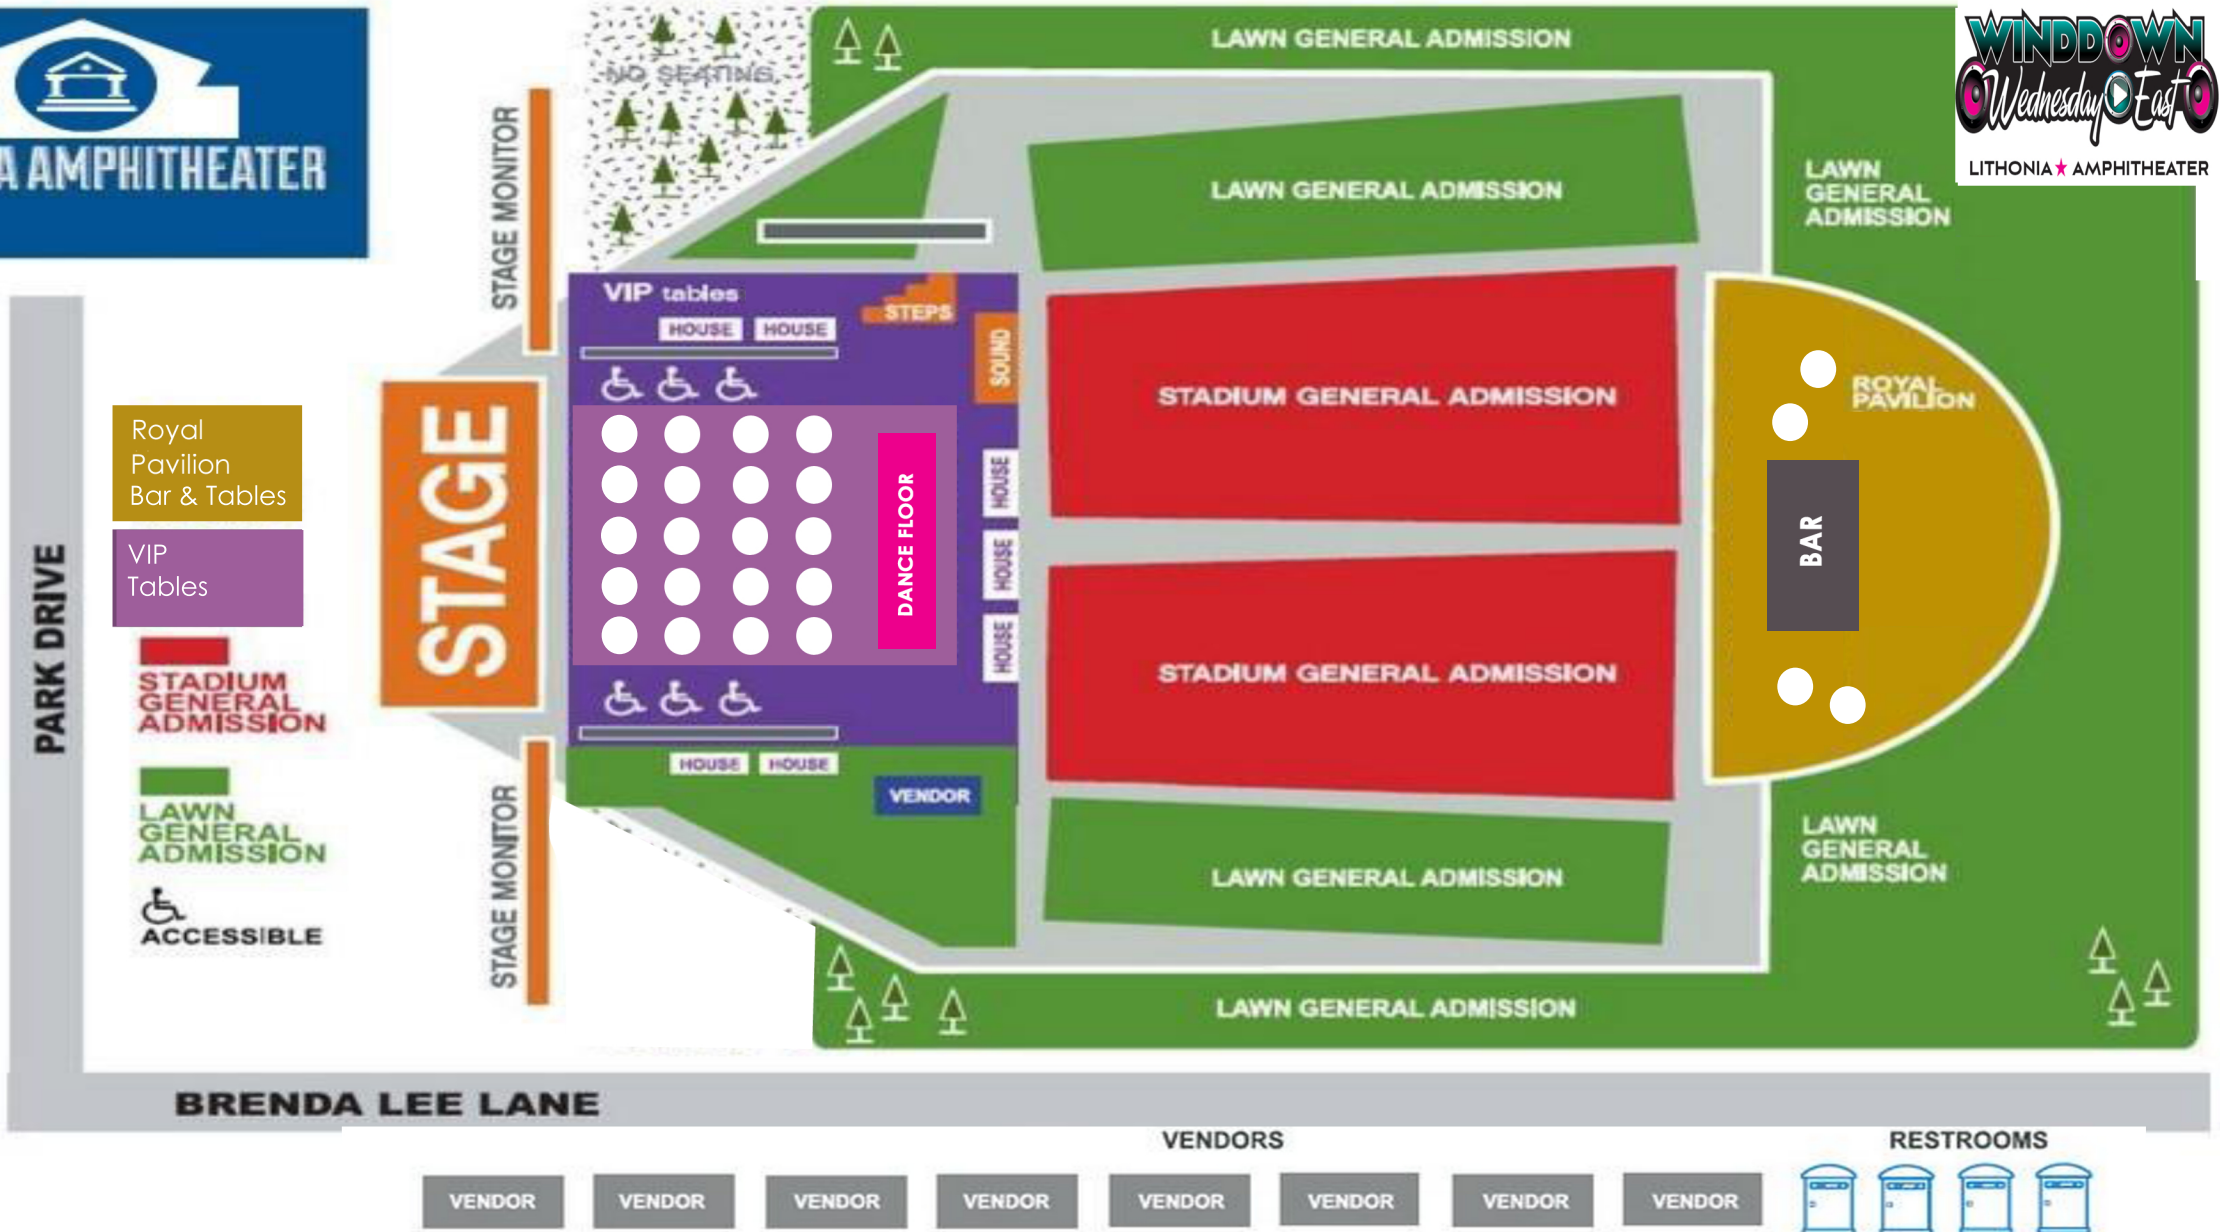

# Seating

Royal Pavilion Bar & Tables

VIP Tables

STADIUM GENERAL ADMISSION

LAWN GENERAL ADMISSION

ACCESSIBLE

PARK DRIVE

BRENDA LEE LANE

VENDORS

RESTROOMS

VENDOR VENDOR VENDOR VENDOR VENDOR VENDOR VENDOR VENDOR